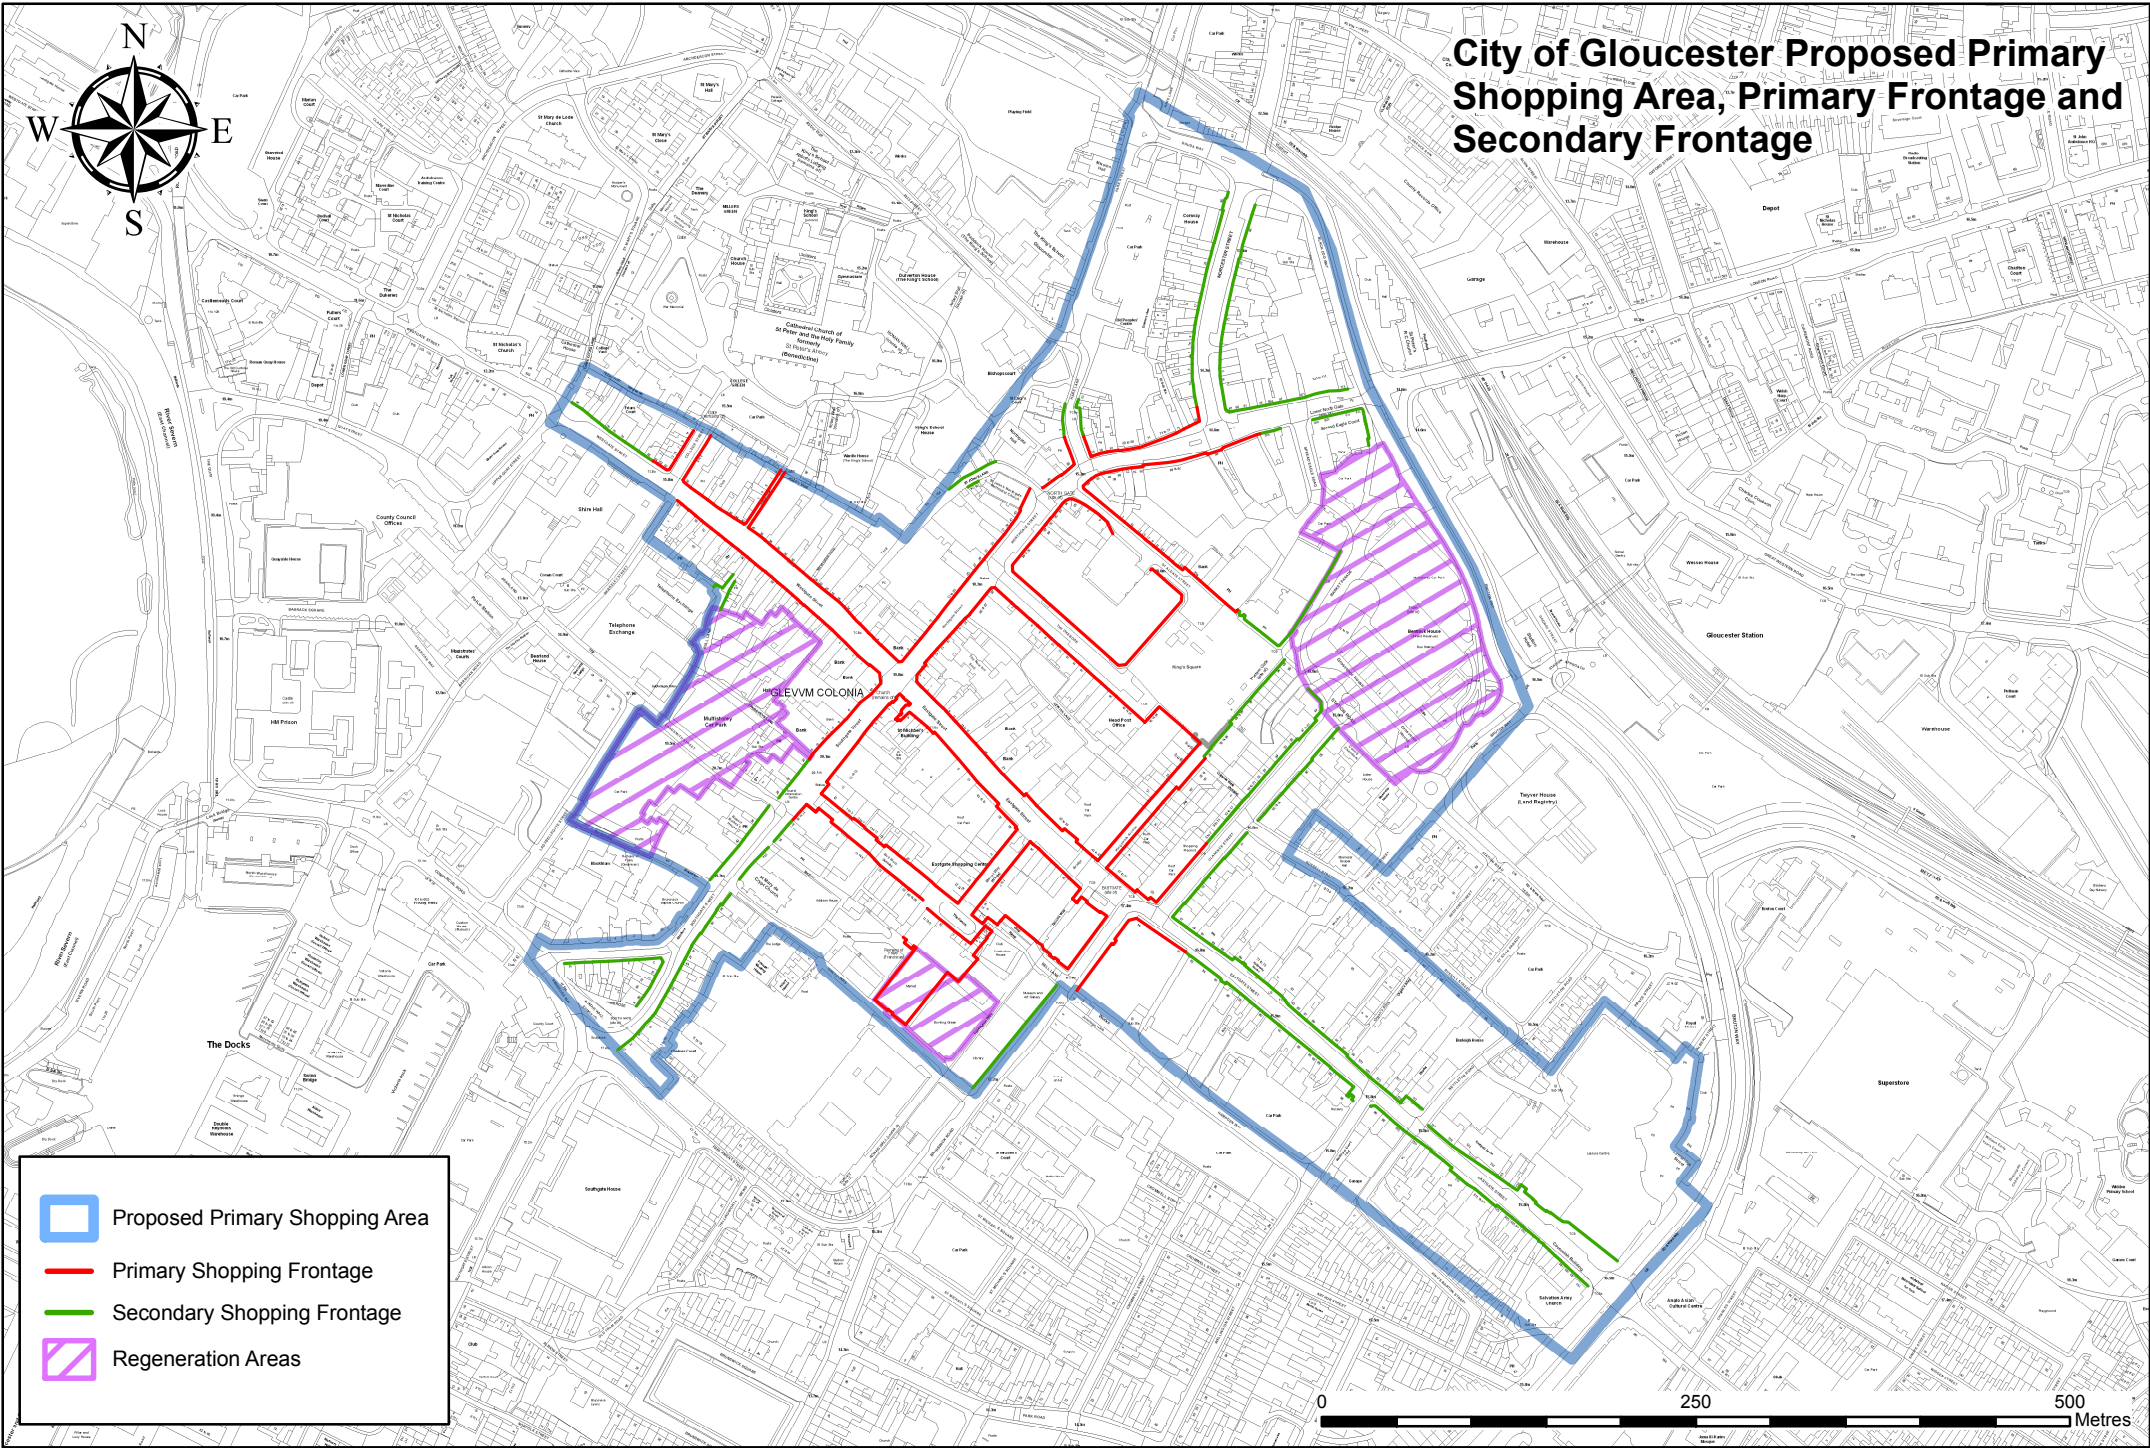

City of Gloucester Proposed Primary Shopping Area, Primary Frontage and Secondary Frontage

-  Proposed Primary Shopping Area
-  Primary Shopping Frontage
-  Secondary Shopping Frontage
-  Regeneration Areas

This map is reproduced from Ordnance Survey material with the permission of Ordnance Survey on behalf of the Controller of Her Majesty's Stationery Office © Crown copyright. Unauthorized reproduction infringes Crown copyright and may lead to prosecution or civil proceedings. Licence no 100019169. 2016.